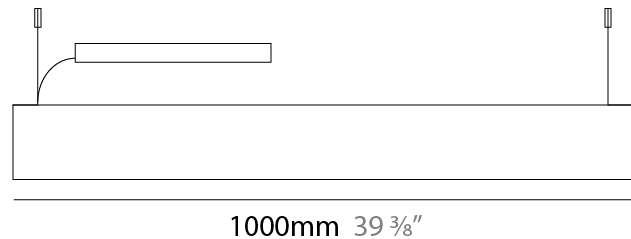

LED120 SUSPENSION

D71024-

base number
Color   Finish
Temperature   Options

1. To build a product code in our configurator select the specify button on the base model # product page
2. To build a manual product code on this datasheet choose from the options listed below in blue font and add the suffix to the base model #

GENERAL

Series: Woodlin
Subseries: LED120
Brand: Tunto
Division: Design
Mounting Type: Suspension
Mounting Location: Ceiling
Subcategory: Pendant

PHYSICAL

Shape: Rectangle
Length (mm): 1000
Length (in): 39 ³/₈
Width (mm): 40
Width (in): 1 ⁹/₁₆
Height (mm): 120
Height (in): 4 ³/₄
Max. Overall Height (mm): 2120
Max. Overall Height (in): 83 ⁷/₁₆
Light Distribution: Direct / Indirect
Diffuser: Opal
Fixture Finish: [WAL](#) / [ASH](#) / [OAK](#) / [BLK](#) / [WHI](#)
Fixture Material: Wood
Cable Details: 2000mm / 78 3/4"

ELECTRICAL

Lamp Type: LED
Input Wattage (W): 46
Total Output Wattage (W): 38
Dimming: Tri-Mode (Non-Dimming and Phase Dimming (120Vac only) and 0-10V Dimming)
Driver Included: Yes
Driver Location: Integrated
Driver Type: Constant Current - Universal
Driver Class: Class 2
Input Voltage (V): 120 - 277
Constant Current (MA): 700

LED

Color Temperature (°K): [2700](#) / [3000](#) / [4000](#)
Max. Delivered Lumen (lm): 2200
CRI: >93 CRI
Lamp Life (hrs): 50000

OPTICAL

RATINGS AND CERTIFICATIONS

Certified By: Certified for North American Standards
IP rating: IP20