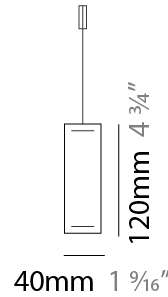

LED120 SUSPENSION

D71024-

base number
Color   Finish
Temperature   Options

1. To build a product code in our configurator select the specify button on the base model # product page
2. To build a manual product code on this datasheet choose from the options listed below in blue font and add the suffix to the base model #

GENERAL

Series: Woodlin
Subseries: LED120
Brand: Tunto
Division: Design
Mounting Type: Suspension
Mounting Location: Ceiling
Subcategory: Pendant

PHYSICAL

Shape: Rectangle
Length (mm): 1000
Length (in): 39 ³/₈
Width (mm): 40
Width (in): 1 ⁹/₁₆
Height (mm): 120
Height (in): 4 ³/₄
Max. Overall Height (mm): 2120
Max. Overall Height (in): 83 ⁷/₁₆
Light Distribution: Direct / Indirect
Diffuser: Opal
Fixture Finish: [WAL](#) / [ASH](#) / [OAK](#) / [BLK](#) / [WHI](#)
Fixture Material: Wood
Cable Details: 2000mm / 78 3/4"

ELECTRICAL

Lamp Type: LED
Input Wattage (W): 46
Total Output Wattage (W): 38
Dimming: Tri-Mode (Non-Dimming and Phase Dimming (120Vac only) and 0-10V Dimming)
Driver Included: Yes
Driver Location: Integrated
Driver Type: Constant Current - Universal
Driver Class: Class 2
Input Voltage (V): 120 - 277
Constant Current (MA): 700

LED

Color Temperature (°K): [2700](#) / [3000](#) / [4000](#)
Max. Delivered Lumen (lm): 2200
CRI: >93 CRI
Lamp Life (hrs): 50000

OPTICAL

RATINGS AND CERTIFICATIONS

Certified By: Certified for North American Standards
IP rating: IP20