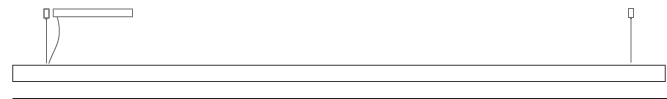

PROJECT
TYPE
SPECIFIER
QUANTITY
DATE

LED60 SUSPENSION

D71016-

base number
Color   Finish
Temperature   Options

1. To build a product code in our configurator select the specify button on the base model # product page
2. To build a manual product code on this datasheet choose from the options listed below in blue font and add the suffix to the base model #

GENERAL

Series: Woodlin
Subseries: LED60
Brand: Tunto
Division: Design
Mounting Type: Suspension
Mounting Location: Ceiling
Subcategory: Pendant

PHYSICAL

Shape: Rectangle
Length (mm): 1000
Length (in): 39 3/8
Width (mm): 60
Width (in): 2 3/8
Height (mm): 60
Height (in): 2 3/8
Max. Overall Height (mm): 2060
Max. Overall Height (in): 81 1/8
Light Distribution: Direct
Diffuser: Opal
Fixture Finish: [WAL / ASH / OAK / BLK / WHI](#)
Fixture Material: Wood
Cable Details: 2000mm / 78 3/4"

ELECTRICAL

Lamp Type: LED
Input Wattage (W): 43
Total Output Wattage (W): 38
Dimming: Tri-Mode (Non-Dimming and Phase Dimming (120Vac only) and 0-10V Dimming)
Driver Included: Yes
Driver Location: Integrated
Driver Type: Constant Current - Universal
Driver Class: Class 2
Input Voltage (V): 120 - 277
Constant Current (MA): 700

LED

Color Temperature (°K): [2700 / 3000 / 4000](#)
Max. Delivered Lumen (lm): 3240
CRI: >93 CRI
Lamp Life (hrs): 50000

OPTICAL

RATINGS AND CERTIFICATIONS

Certified By: Certified for North American Standards
IP rating: IP20

1000mm 39 3/8"

60mm 2 3/8"

Direct